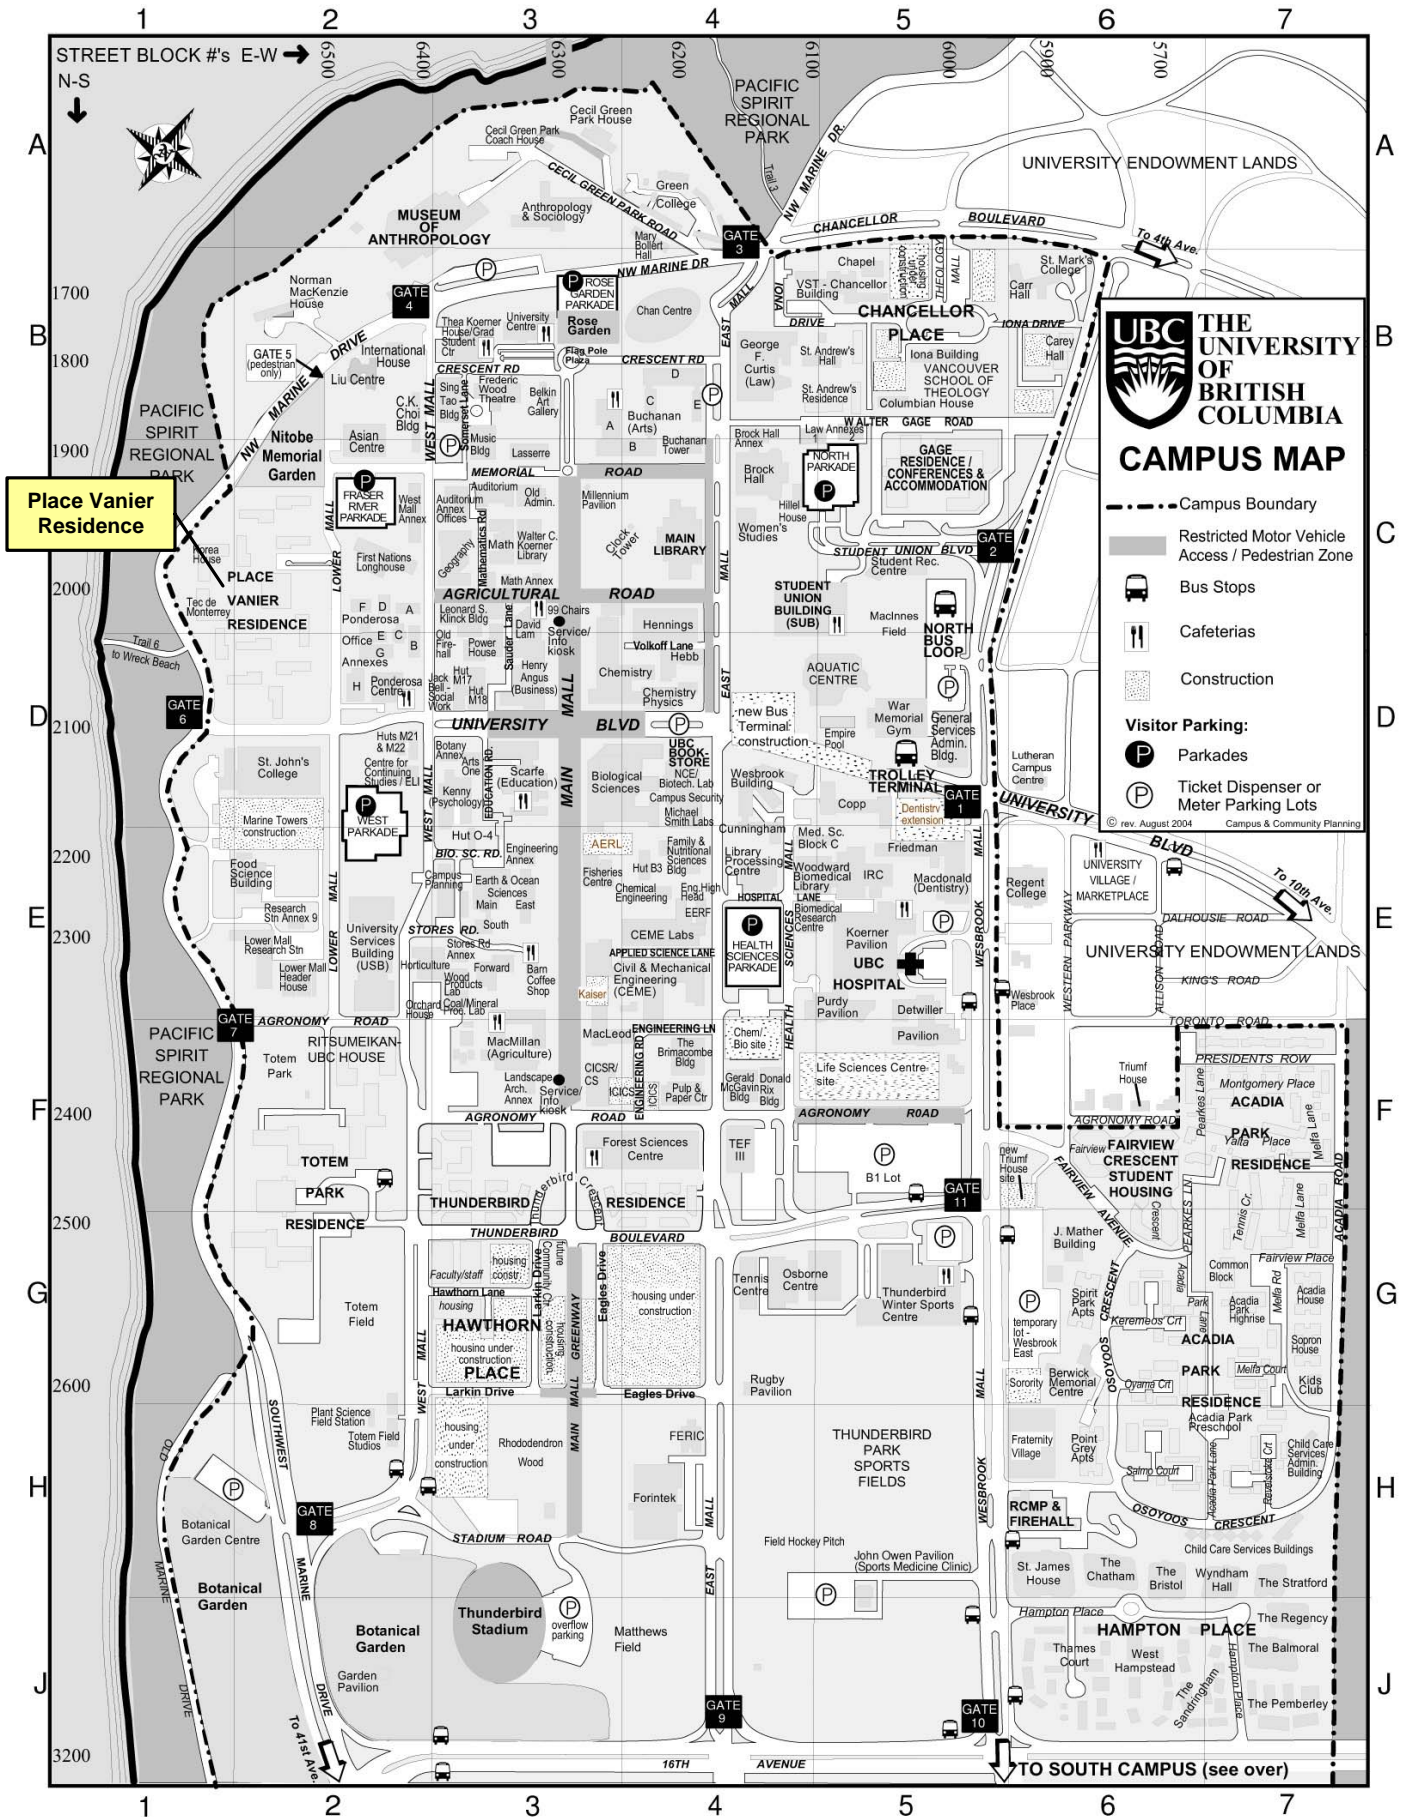

Conferences and Accommodation

at The University of British Columbia
A DIVISION OF HOUSING AND CONFERENCES

American Association for Artificial Intelligence

Place Vanier Residence

UBC THE UNIVERSITY OF BRITISH COLUMBIA

CAMPUS MAP

- Campus Boundary
- ▬ Restricted Motor Vehicle Access / Pedestrian Zone
- 🚌 Bus Stops
- ☺ Cafeterias
- 🚧 Construction
- Visitor Parking:**
- Ⓟ Parkades
- Ⓟ Ticket Dispenser or Meter Parking Lots